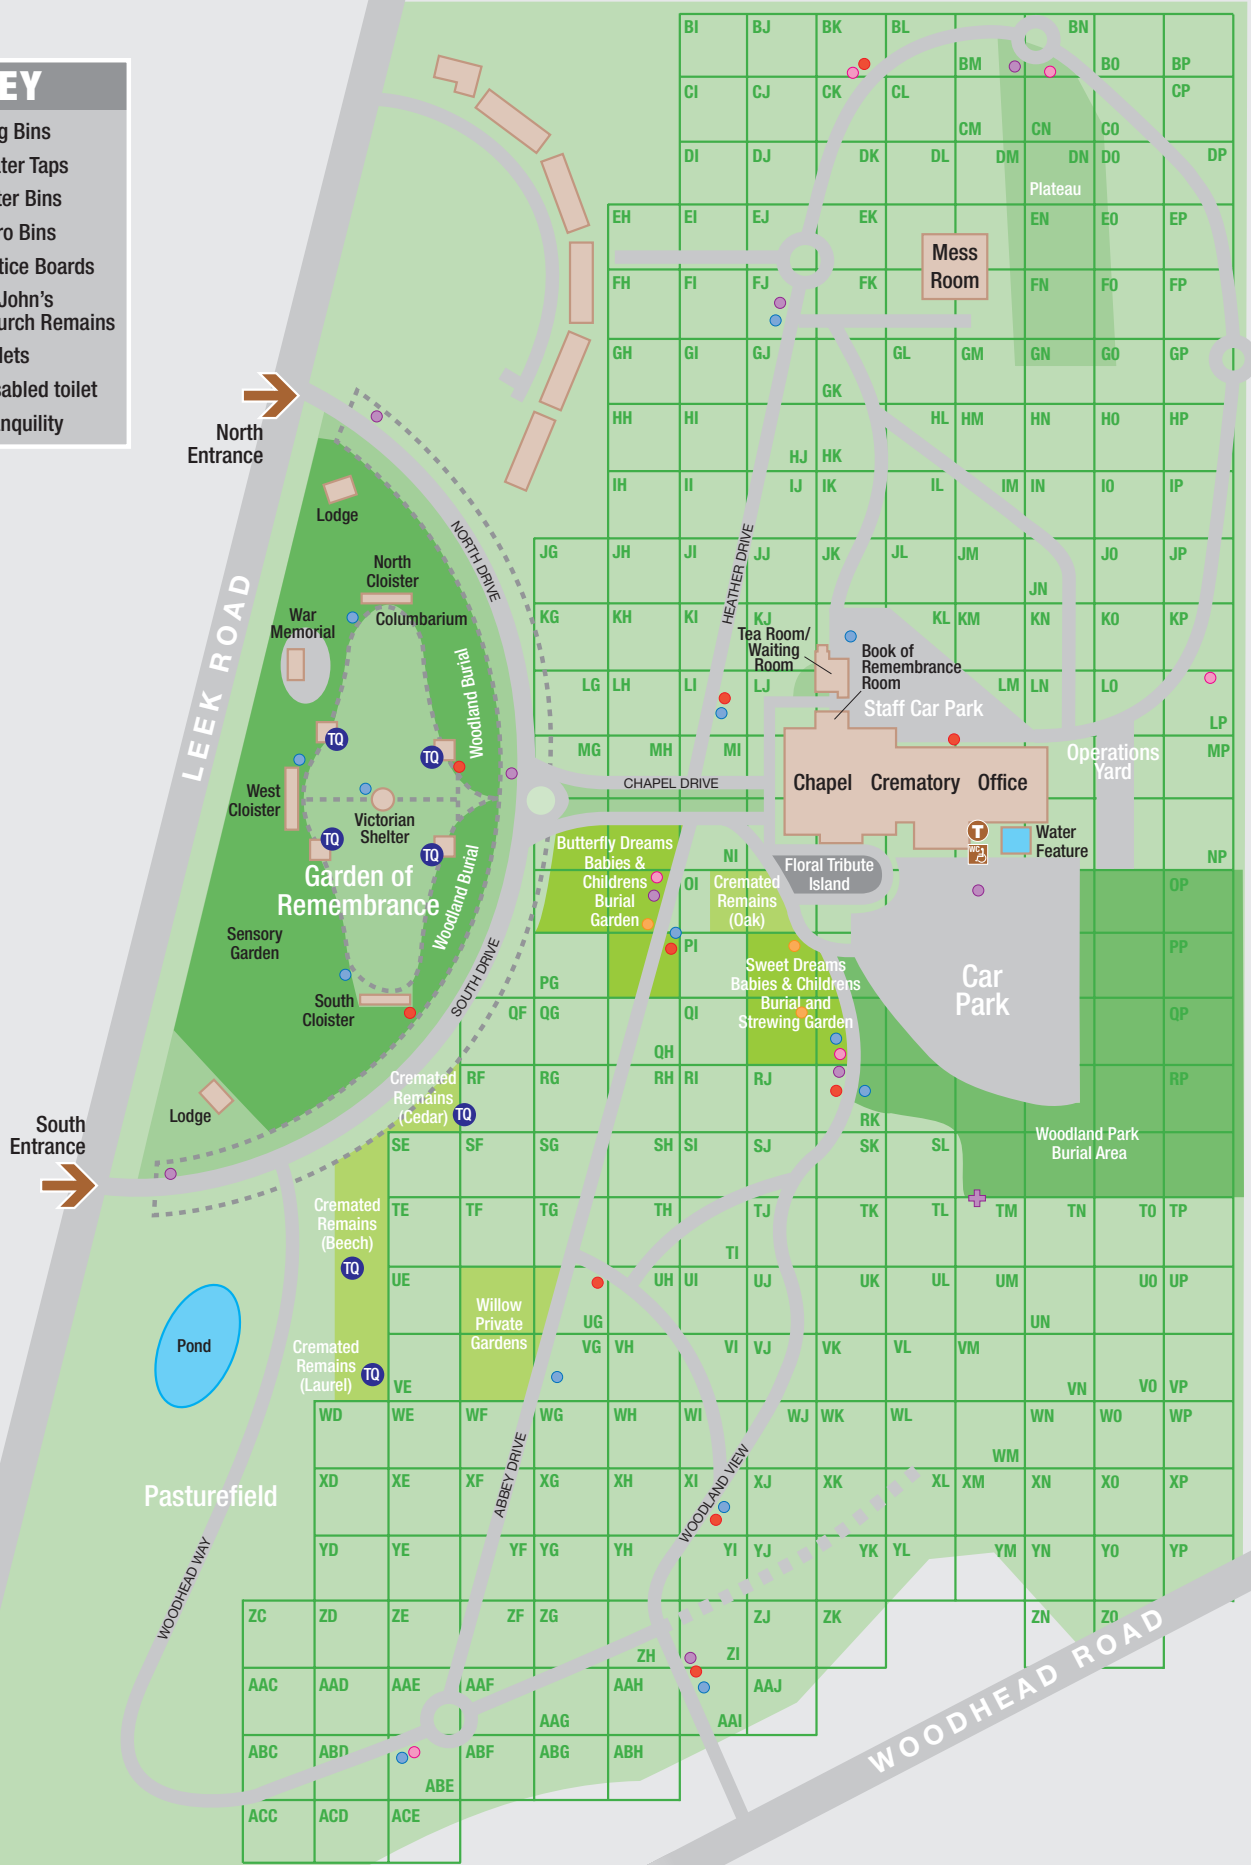

KEY

- Dog Bins
- Water Taps
- Litter Bins
- Euro Bins
- Notice Boards
- + St John's Church Remains
- T Toilets
- ♿ Disabled toilet
- TQ Tranquility

Carmountside Cemetery and Crematorium

For all enquiries please contact **Bereavement Care Service** at
Carmountside Cemetery & Crematorium Leek Road Milton Stoke-on-Trent ST2 7AB
 Telephone **01782 235050** Email **bereavement.care@stoke.gov.uk**